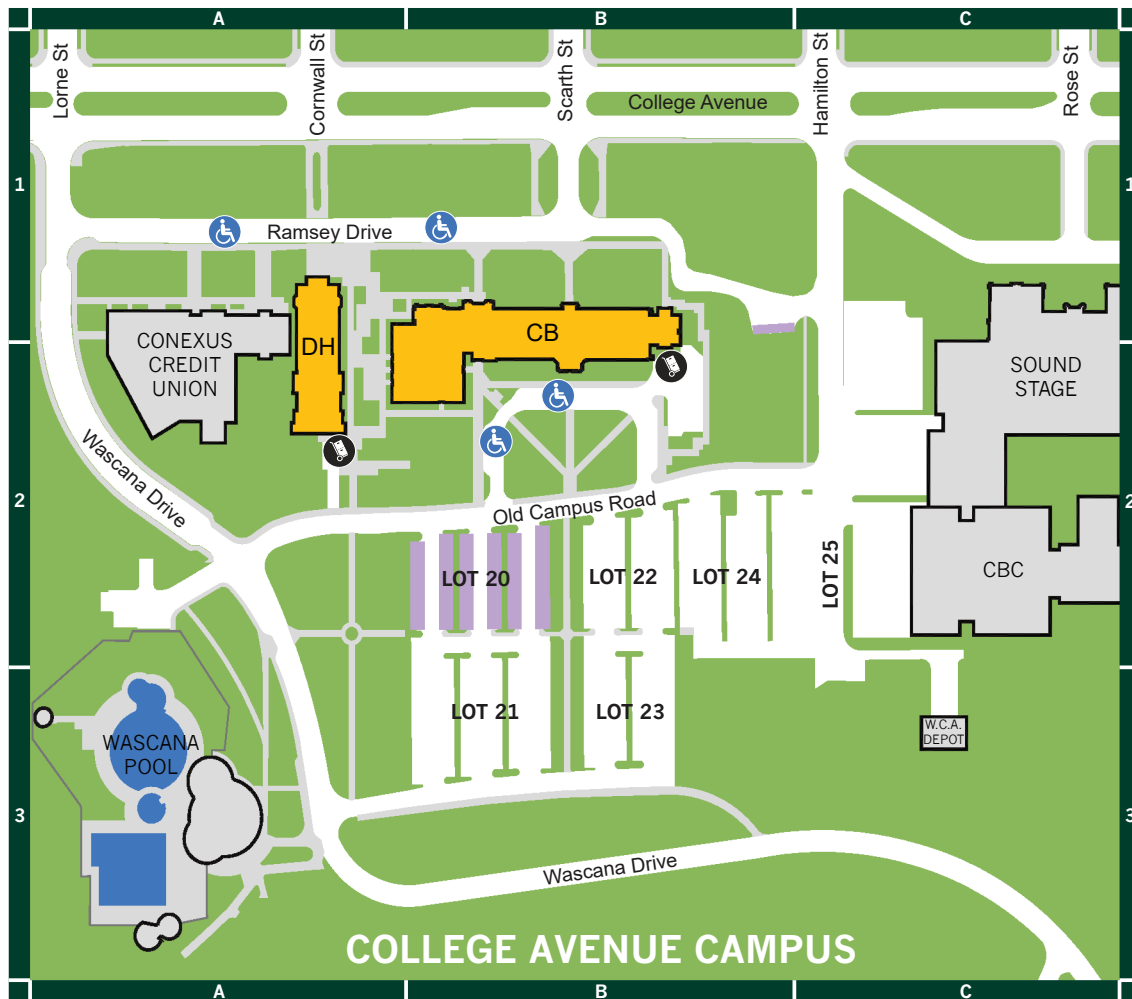

### **Feb 23rd & Feb 24th at The U of R Main Campus (La Cité Building)**

La Cité Building Address: 3727 Sagittaire Lane, Regina,  
(Wascana Parkway to University Drive North turn right on Sagittaire Lane)

Parking in Lot 14 - Right across from La Cité front entrance

See Attached Map for Building & Parking Locations

Schedule of Events (Same events/times for both days)

<b><u>Time</u></b>	<b><u>Description</u></b>	<b><u>Room</u></b>
8:30-9:00am	Registration, coffee and juice	CT 215 Theatre (2nd floor)
9:00-9:15am	Welcome and acknowledgements	CT 215 Theatre (2nd floor)
9:15-10:45am	Overview of the Music Business	CT 215 Theatre (2nd floor)
10:45-11:00am	Break	
11:00-12:15pm	CONCURRENT WORKSHOPS: Choose one.	
	Vocal Workshop	CT 131
	Guitar Workshop	CT 132
	Bass Workshop	CT 133
	Drums Workshop	CT 130
	Behind The Board Workshop	CT 215 Theatre (2nd Floor)
12:20-1:20pm	LUNCH BREAK	
1:20-2:35pm	Booking shows	CT 215 Theatre (2nd Floor)
2:35-3:50pm	Releasing Music	CT 215 Theatre (2nd Floor)
3:50-5:00pm	Performing Tips	CT 215 Theatre (2nd Floor)
5-6:30pm	SUPPER BREAK - END OF DAYTIME PROGRAMMING Soundcheck for evening performers	CT 215 Theatre (2nd Floor)
7-9pm	Live Demonstration Performances & Feedback (Doors at 6:30pm)	CT 215 Theatre (2nd Floor)